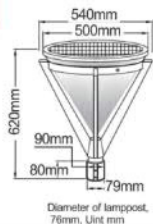

12
Watts

PARAMETERS

ITEM NO

GLS-7224X

Solar Panel	18V/28W Monocrystalline Solar Panel. Grade A
LED	12W, 10*18mil Epistar Chip
Lifespan of LED	More than 50,000 hours
Luminous Flux	1200lm~1320lm
Color Temperature	3500~7500K
Beam Angle	120°
Battery	12V/14AH Li-ion Lithium Battery 12.8V/12AH LiFePO4 Lithium Battery
Discharging Time	18h (100% power) 42h(energy-saving mode)
Charging Time	9h(AM 1.5, 1000W/m ² ,25°C
Material	6063 Aluminum, PC
Working Temperature	-25°C~55°C
Protection Grade	Ip65
Product Size	Φ540*620mm
Package Size	570*570*660mm
Number of Packing	1 set/carton
Net Weight	8.2KG
Gross Weight	10.1KG
Diameter of Mounted Lamppost	76mm
Control Mode Light	Control + Time Control
Package Quantity	128 sets/20GP, 256 sets/40HQ

Suggest Highest
2.5m~3m

IP 65