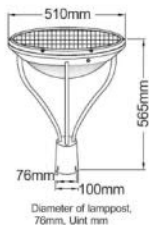

## Solar Garden Light

12  
Watts

#### ITEM NO

GLS-7227X

<b>Solar Panel</b>	18V/28W Monocrystalline Solar Panel. Grade A
<b>LED</b>	12W, 10*18mil Epistar Chip
<b>Lifespan of LED</b>	More than 50,000 hours
<b>Luminous Flux</b>	1200lm~1320lm
<b>Color Temperature</b>	3500~7500K
<b>Beam Angle</b>	120°
<b>Battery</b>	12V/14AH Li-ion Lithium Battery    12.8V/12AH LiFePO4 Lithium Battery
<b>Discharging Time</b>	18h (100% power) 42h(energy-saving mode)
<b>Charging Time</b>	9h(AM 1.5, 1000W/m <sup>2</sup> ,25°C)
<b>Material</b>	6063 Aluminum, PC
<b>Working Temperature</b>	-25°C~55°C
<b>Protection Grade</b>	Ip65
<b>Product Size</b>	Φ510*565mm
<b>Package Size</b>	570*570*620mm
<b>Number of Packing</b>	1 set/carton
<b>Net Weight</b>	8.3KG
<b>Gross Weight</b>	10.6KG
<b>Diameter of Mounted Lamppost</b>	76mm
<b>Control Mode</b>	Light Control + Time Control
<b>Package Quantity</b>	144 sets/20GP, 304 sets/40HQ

Suggest Height

2.5m~3m

IP 65