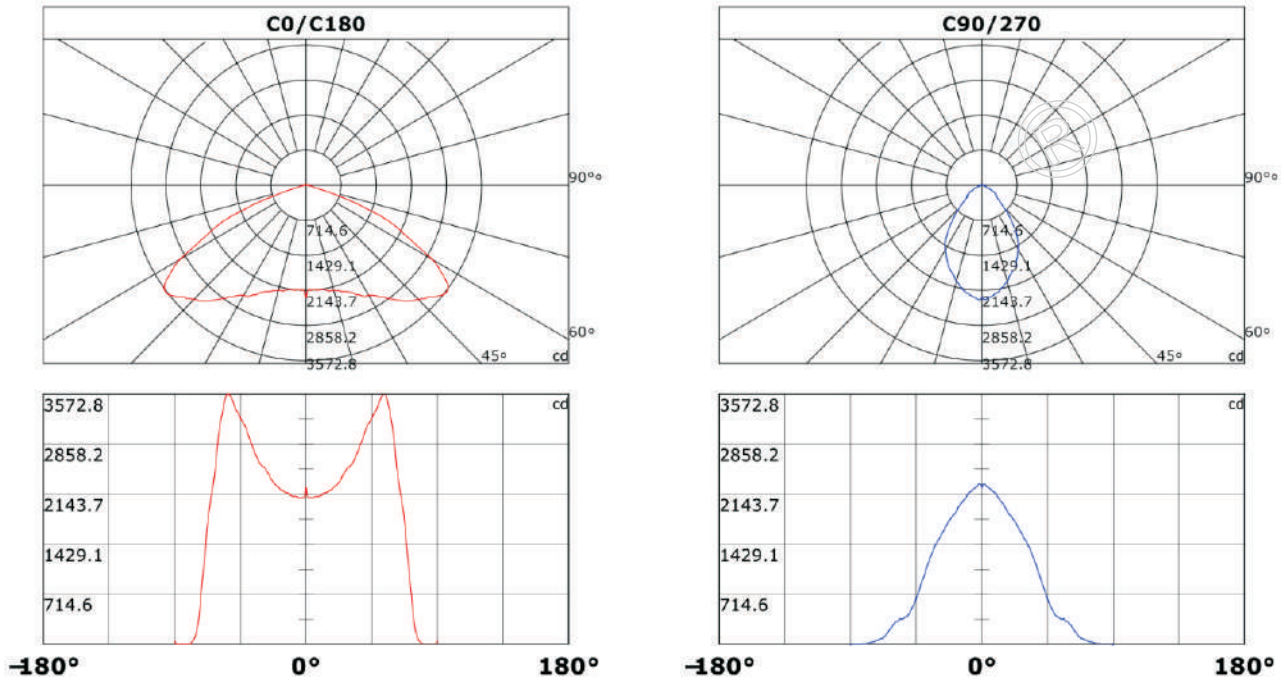

All In One Solar Street Light

Product Specification

40W/60W/100W

Features:

- Die casting casing lamp body
- No ac power cables, no electricity charges
- LED lumen 160lm/w
- IP66 rating

Applications:

- Plazas, courtyards
- Rural road lighting
- Gardens, parks
- Sporting venues

Product Parameter:

Model No	NSL-40W	NSL-60W	NSL-100W
LED Type	200Pcs 5730LED	200Pcs 5730LED	400Pcs 5730LED
Battery Type	LiFePO4 12.8V 18AH	LiFePO4 12.8V 24AH	LiFePO4 12.8V 42AH
Solar Panel Type	Mono-Crystalline 29W16V	Mono-Crystalline 36W16V	Mono-Crystalline 48W16V
LED Lumen	160lm/w		
Color Temperature	3000K-6500K		
LED Lifespan	50000H		
Sensing Method	Time Control/Motion Detection		
Operating Temperature	20°C ~60°C		
Storage Temperature	-30°C ~70°C		
IP Rating	IP66		
Gross weight/Carton	8.5Kg	9.3Kg	14Kg
Product Size	740*340*82mm	860*340*82mm	980*360*125mm
Package Size	750*350*100mm	880*350*110mm	990*370*160mm

Lighting Data:

Product Dimensions: